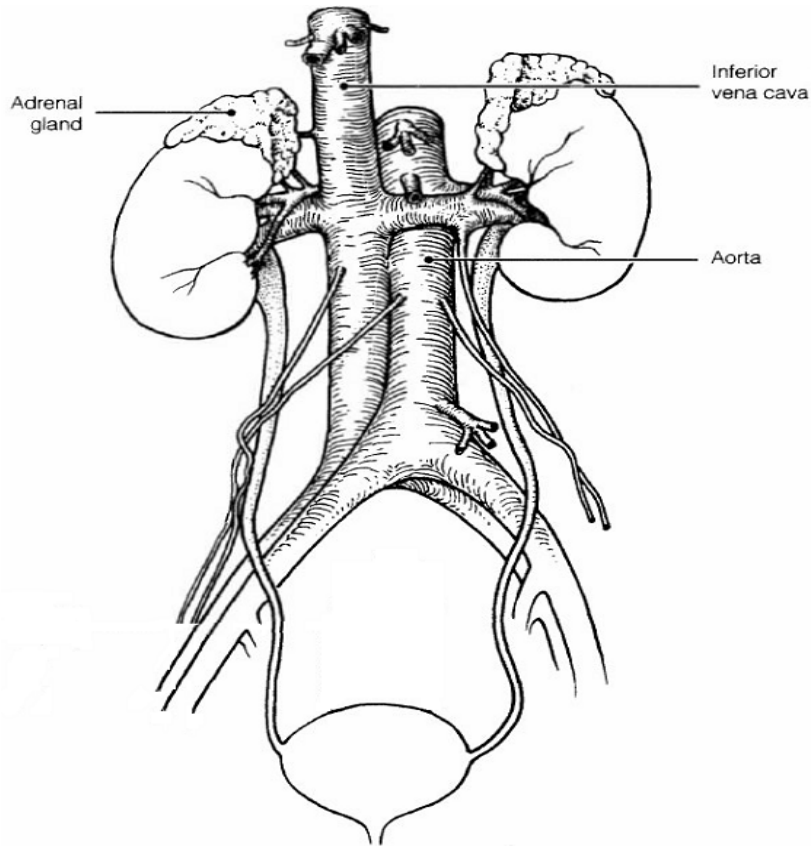

### Urinary System Assignment

Using different colors and the list below, color and label the different organs of the urinary system

Kidney

Ureter

Urethra

Bladder

1. Color blue and label the renal vein. Color blue the inferior vena cava.
2. Color red and label the renal artery. Color red the descending aorta.
3. List the 6 functions of the urinary system.

Using different colors and the list below, color and label the different parts of the kidney.

Hilum  
Renal capsule  
Major calyx  
Minor calyx

Renal cortex  
Renal medulla  
Renal papilla

Renal artery  
Renal vein  
Renal pyramids

Ureters  
Renal pelvis  
Renal columns

Using different colors and the list below, color and label the different parts of the nephron.

Afferent arteriole (red)  
Bowman's capsule  
Collecting duct  
Distal convoluted tubule

Efferent arteriole (red)  
Glomerulus  
Peritubular capillaries (purple)  
Proximal convoluted tubule

Loop of Henle (Ascending limb)  
Loop of Henle (Descending limb)