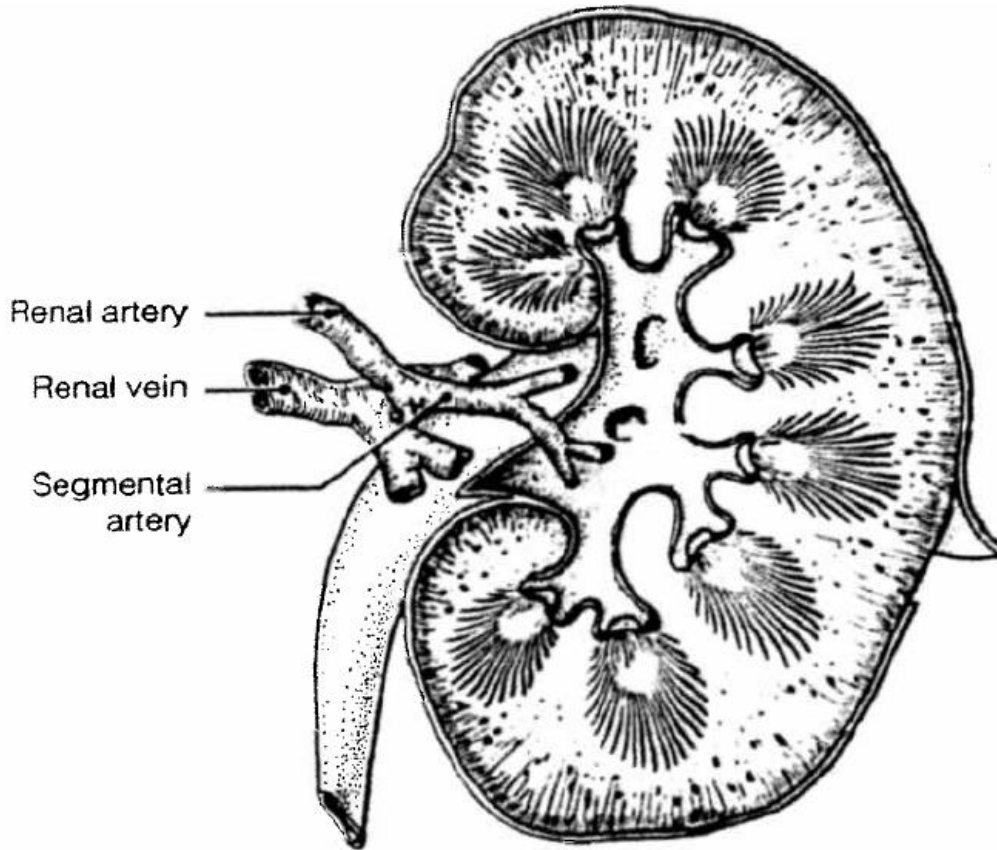

### Urinary System Assignment

Using different colors and the list below, color and label the different organs of the urinary system

Kidney

Ureter

Urethra

Bladder

1. Color blue and label the renal vein. Color blue the inferior vena cava.
2. Color red and label the renal artery. Color red the descending aorta.
3. List the 6 functions of the urinary system.

Using different colors and the list below, color and label the different parts of the kidney.

Hilum  
Renal capsule  
Major calyx  
Minor calyx

Renal cortex  
Renal medulla  
Renal papilla

Renal artery  
Renal vein  
Renal pyramids

Ureters  
Renal pelvis  
Renal columns

Using different colors and the list below, color and label the different parts of the nephron.

Afferent arteriole (red)  
Bowman's capsule  
Collecting duct  
Distal convoluted tubule

Efferent arteriole (red)  
Glomerulus  
Peritubular capillaries (purple)  
Proximal convoluted tubule

Loop of Henle (Ascending limb)  
Loop of Henle (Descending limb)